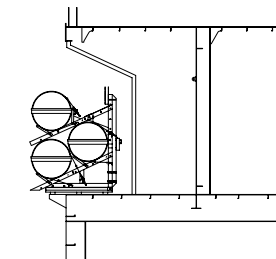

158 person Over-Capacity liferafts - variants

Single Rack weights

A Pack: 1200Kg
B Pack: 1040Kg
Rack: 240Kg

Double Rack weights

A Pack: 2400Kg
B Pack: 2080Kg
Rack: 400Kg

Triple Rack weights

A Pack: 3600Kg
B Pack: 3120Kg
Rack: 200Kg