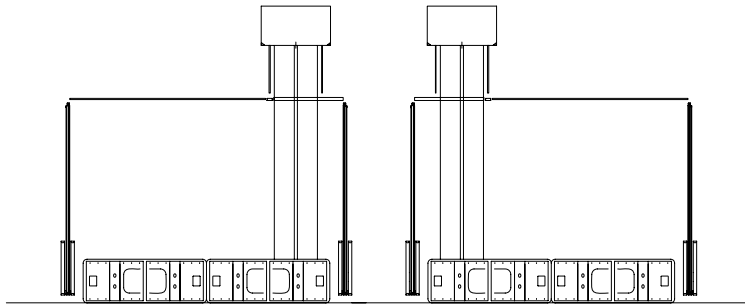

Marin Ark 632

available in 632, 474 and 316 passenger capacities

survitecgroup
Part of the SURVITEC group of companies

Profile view

Cross Section view

Four Unit Module

Four Unit Module weights

A Pack: 8700Kg
B Pack: 8100Kg

Three Unit Module

Three Unit Module weights

A Pack: 7560Kg
B Pack: 7100Kg

Two Unit Module

Two Unit Module weights

A Pack: 6400Kg
B Pack: 6100Kg

NOTE: Weights differ slightly for Open Deck and Tween Deck variants.