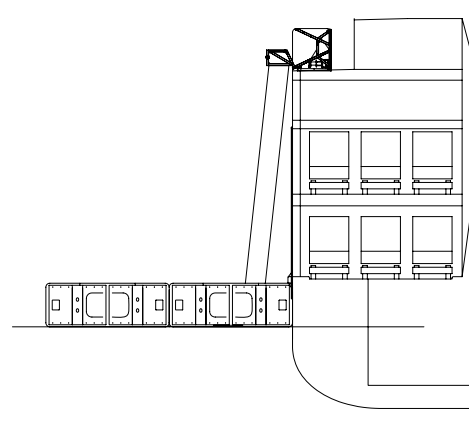

Marin Ark 632

available in 632, 474 and 316 passenger capacities

survitecgroup
Part of the SURVITEC group of companies

Profile view

Cross Section view

Four Unit Module

Four Unit Module weights

A Pack: 8700Kg
B Pack: 8100Kg

Three Unit Module

Three Unit Module weights

A Pack: 7560Kg
B Pack: 7100Kg

Two Unit Module

Two Unit Module weights

A Pack: 6400Kg
B Pack: 6100Kg

NOTE: Weights differ slightly for Open Deck and Tween Deck variants.