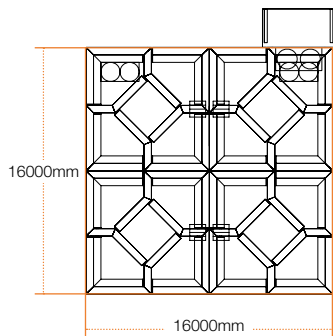

Marin Ark 632

available in 632, 474 and 316 passenger capacities

survitecgroup
Part of the SURVITEC group of companies

Profile view

Cross Section view

Four Unit Module

Four Unit Module weights

A Pack: 8700Kg
B Pack: 8100Kg

Three Unit Module

Three Unit Module weights

A Pack: 7560Kg
B Pack: 7100Kg

Two Unit Module

Two Unit Module weights

A Pack: 6400Kg
B Pack: 6100Kg

NOTE: Weights differ slightly for Open Deck and Tween Deck variants.