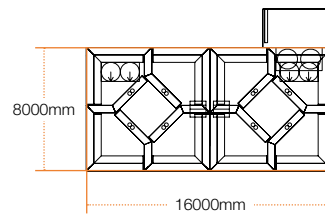

Marin Ark 632

available in 632, 474 and 316 passenger capacities

survitecgroup
Part of the SURVITEC group of companies

Profile view

Cross Section view

Four Unit Module

Four Unit Module weights

A Pack: 8700Kg
B Pack: 8100Kg

Three Unit Module

Three Unit Module weights

A Pack: 7560Kg
B Pack: 7100Kg

Two Unit Module

Two Unit Module weights

A Pack: 6400Kg
B Pack: 6100Kg

NOTE: Weights differ slightly for Open Deck and Tween Deck variants.