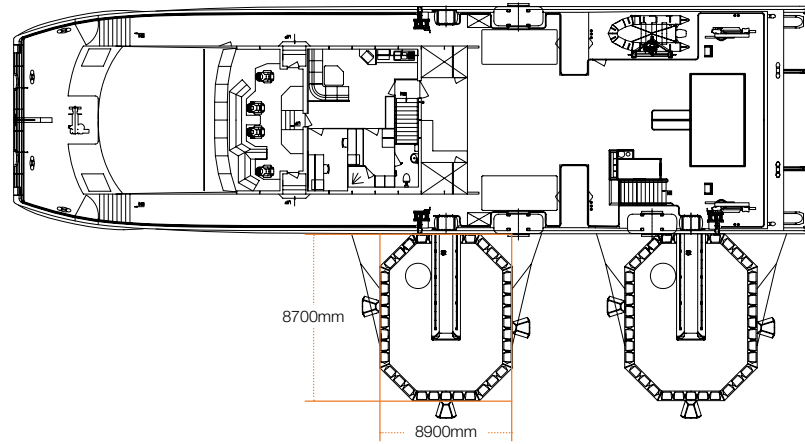

Marin Ark 109 109 passenger capacity

survitecgroup
Part of the SURVITEC group of companies

Upper Deck view

Profile view

Cross Section view

Single Rack Unit

Single Rack Unit dimensions and weights

Length: 1560mm
Height: 661mm
Width: 995mm
Weight: 262Kg *