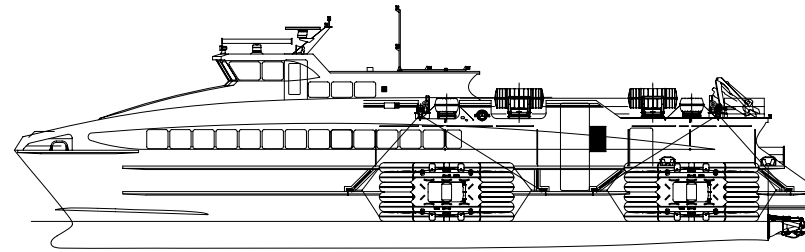

Marin Ark 109 109 passenger capacity

survitecgroup
Part of the SURVITEC group of companies

Upper Deck view

Profile view

Cross Section view

Single Rack Unit

Single Rack Unit dimensions and weights

Length: 1560mm
Height: 661mm
Width: 995mm
Weight: 262Kg *

Typical MES deployment sequence